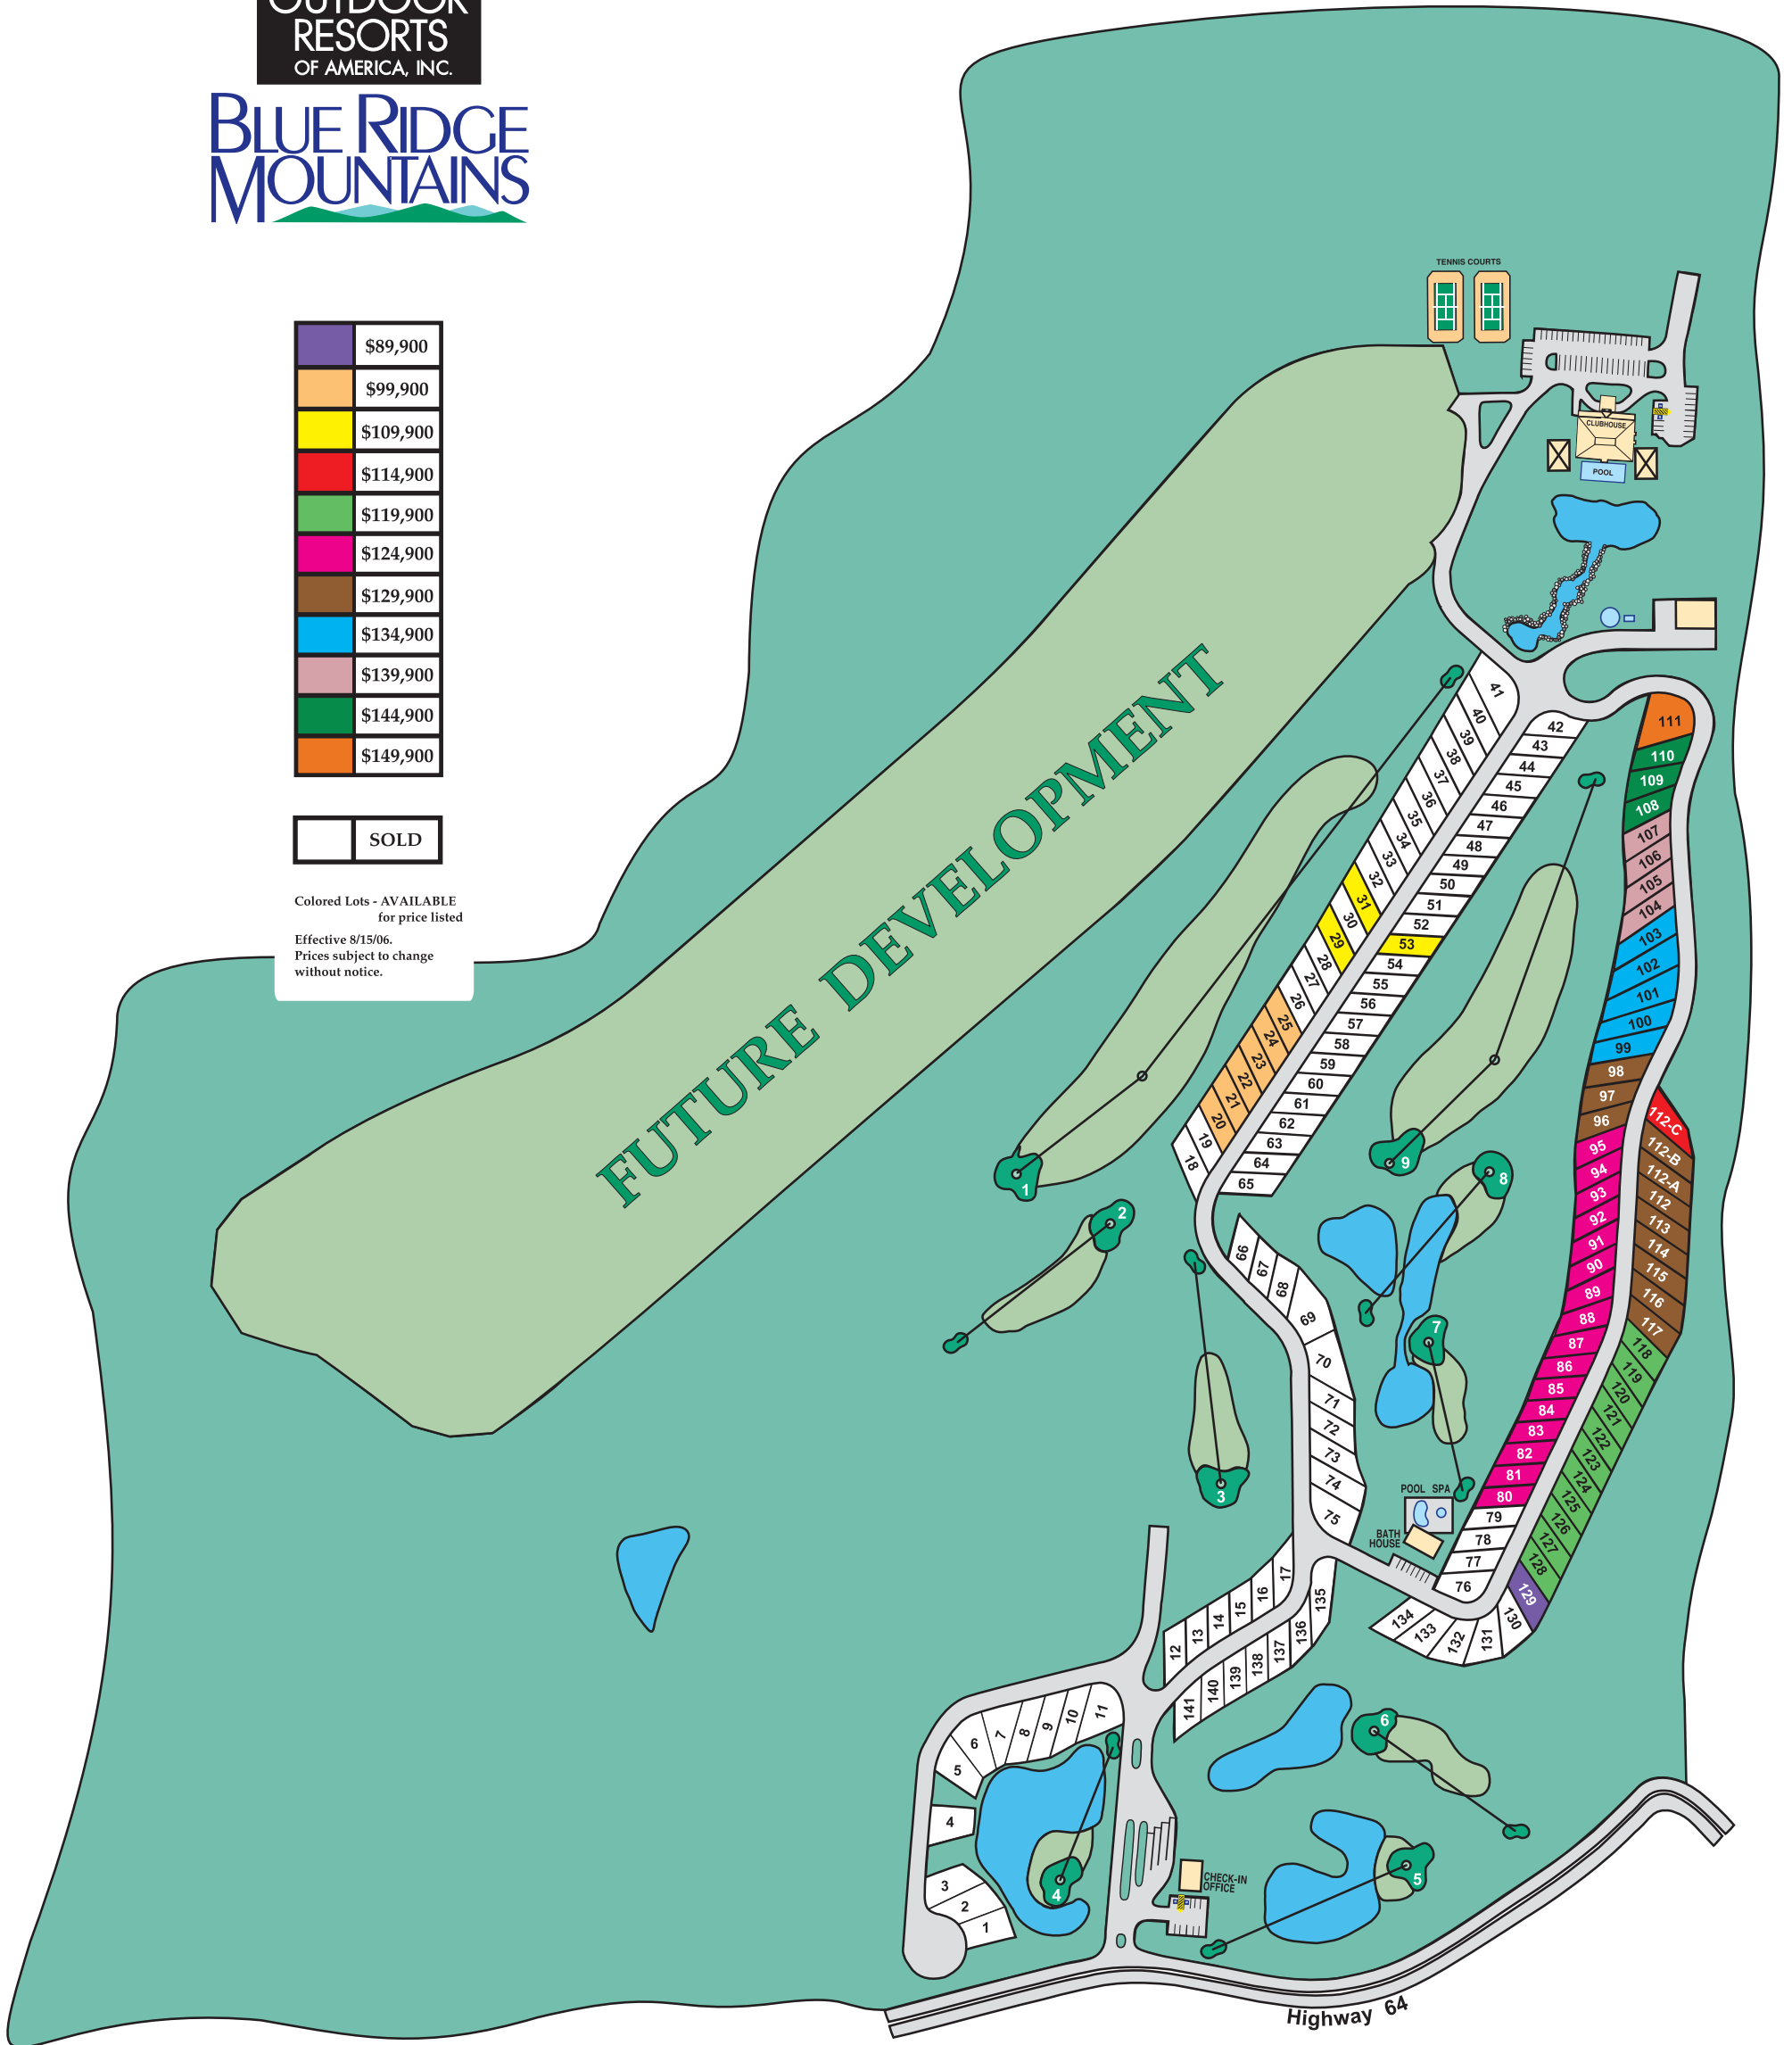

PHASE I PRICE LIST

Light Purple	\$89,900
Light Orange	\$99,900
Yellow	\$109,900
Red	\$114,900
Light Green	\$119,900
Pink	\$124,900
Brown	\$129,900
Light Blue	\$134,900
Light Purple	\$139,900
Dark Green	\$144,900
Orange	\$149,900

White	SOLD
-------	------

Colored Lots - AVAILABLE for price listed
Effective 8/15/06.
Prices subject to change without notice.

FUTURE DEVELOPMENT

Outdoor Resorts Blue Ridge Mountains

1 Resorts Boulevard
Lake Toxaway, North Carolina 28747
Local 828-966-9350