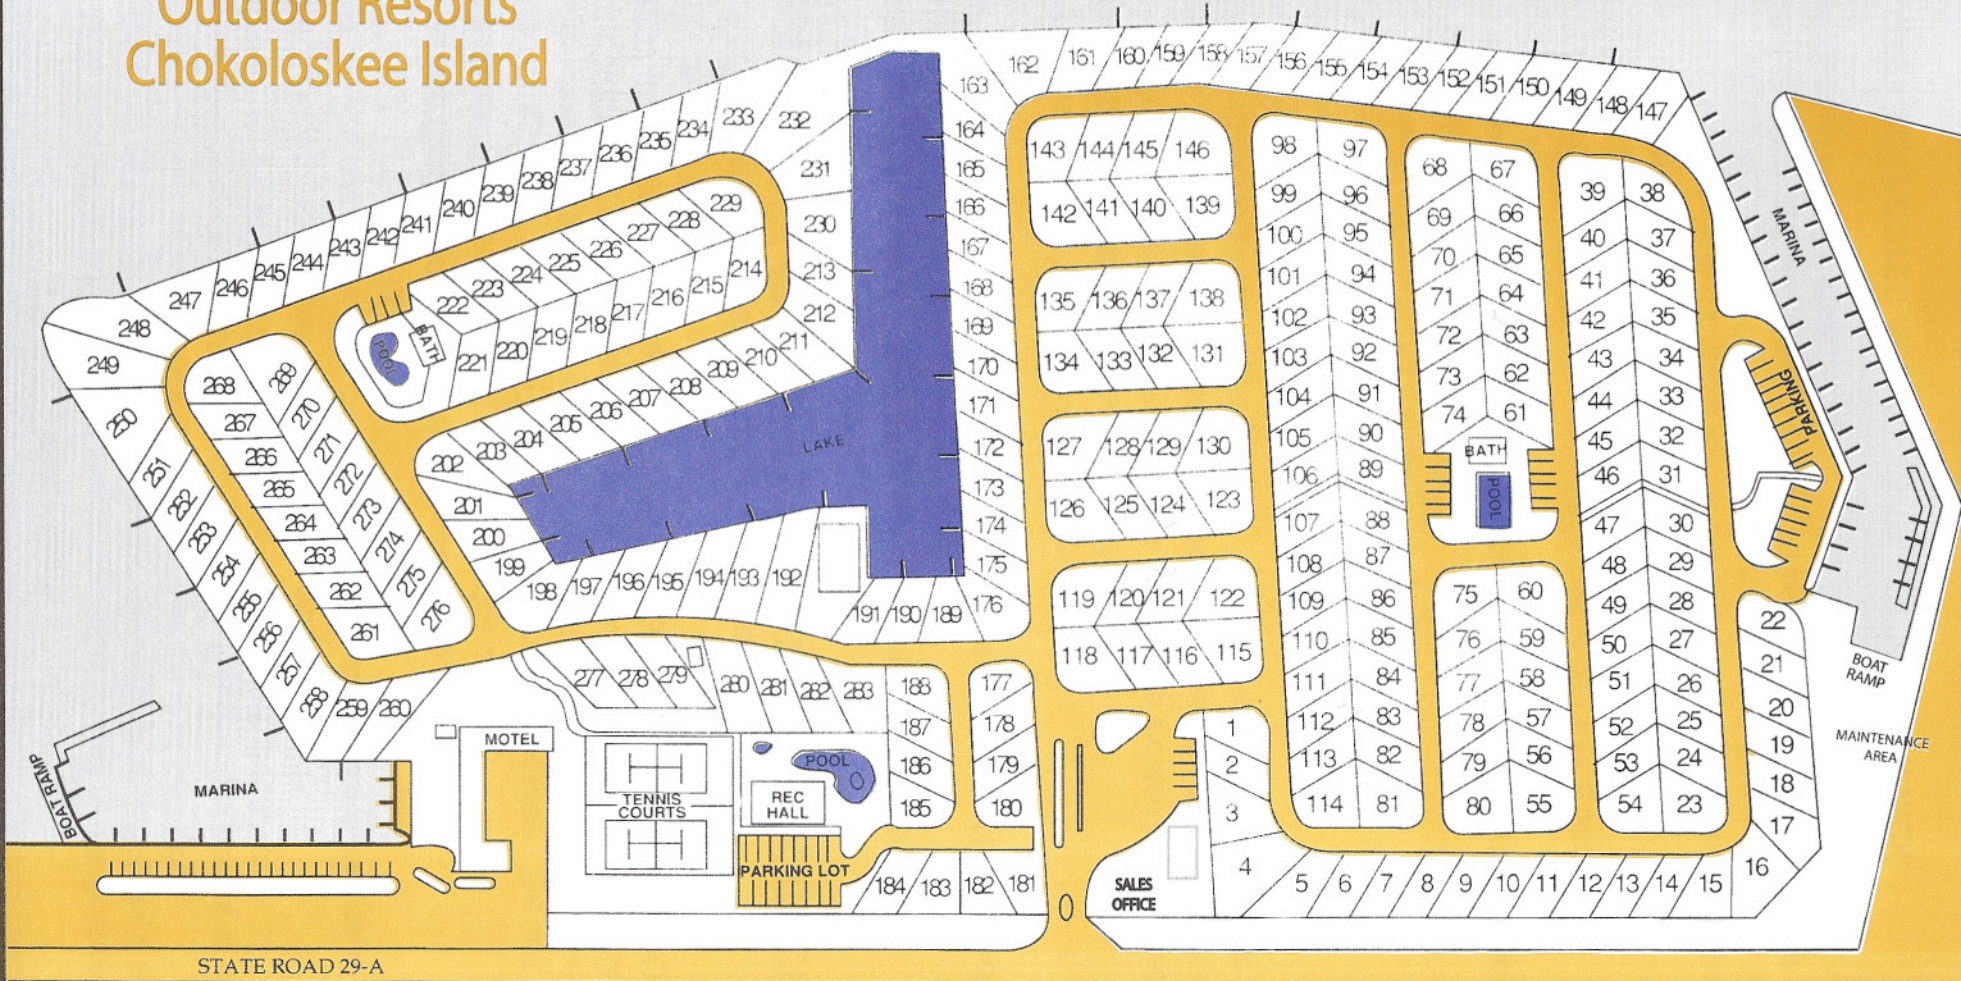

Outdoor Resorts Chokoloskee Island

CHOKOLOSKEE BAY

Outdoor Resorts/Chokoloskee Island
 Highway 29 South • P.O. Box 429 • Chokoloskee, FL 34138
 239-695-3788