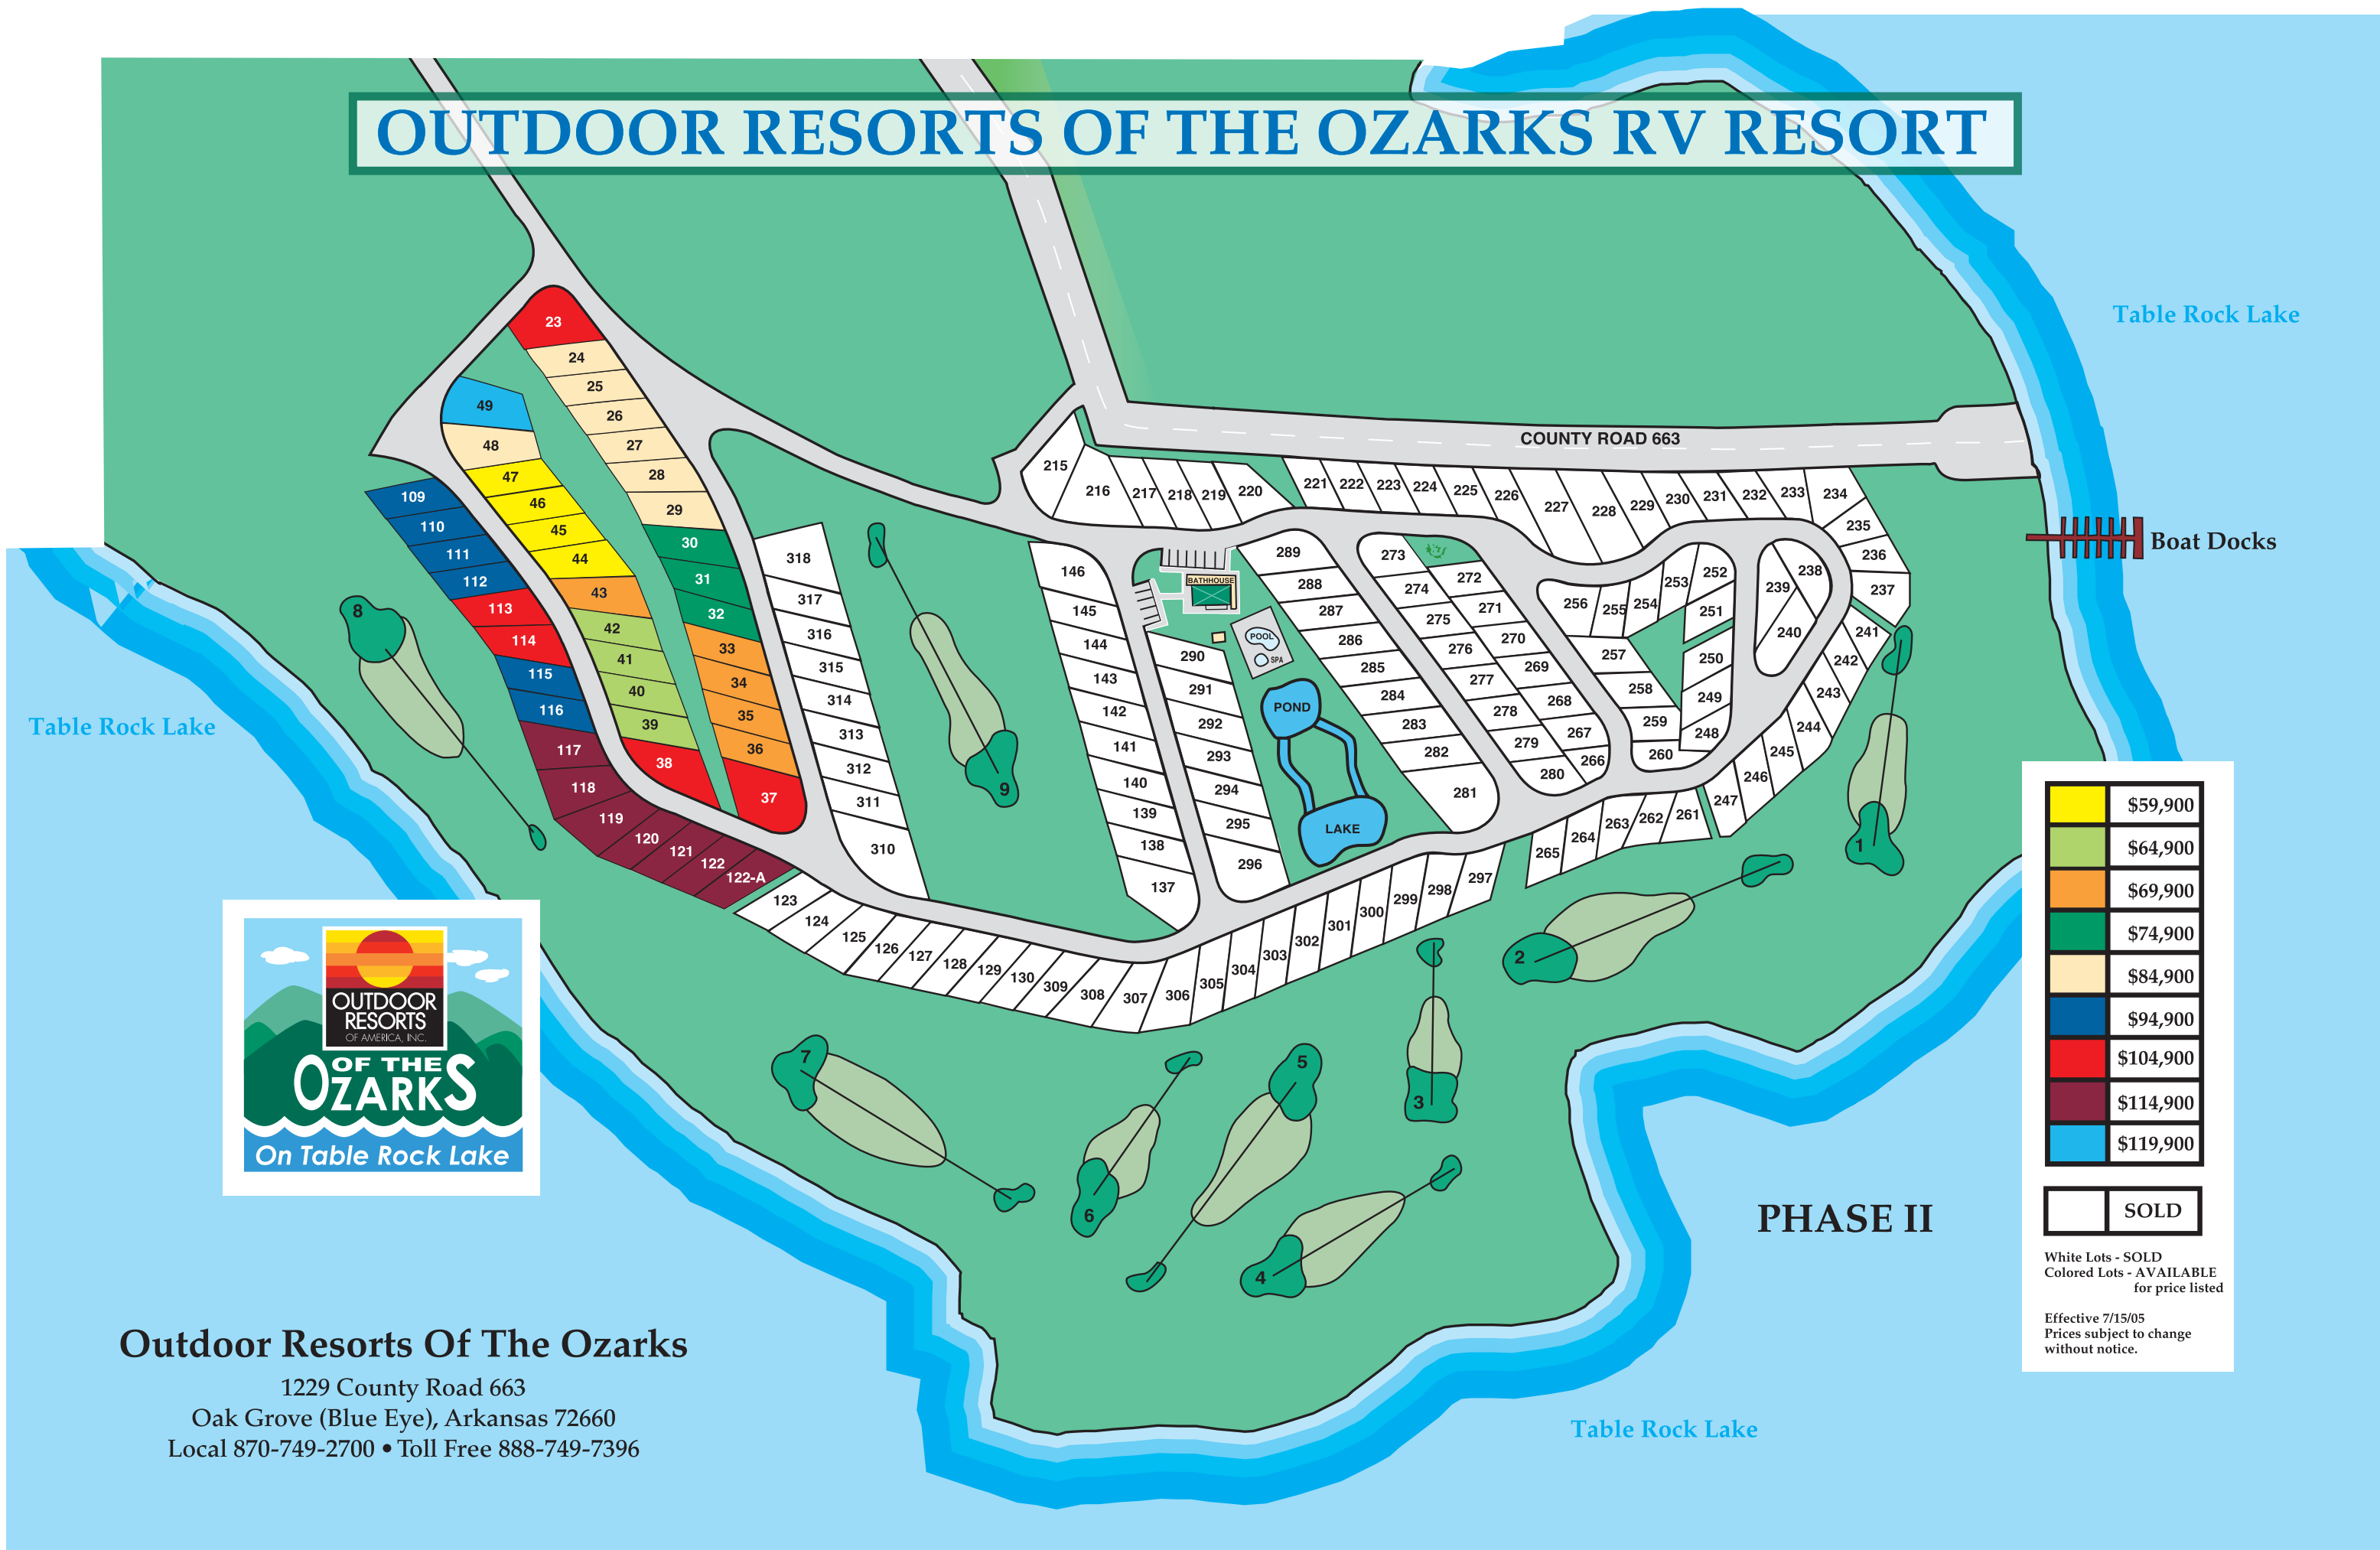

OUTDOOR RESORTS OF THE OZARKS RV RESORT

Yellow	\$59,900
Light Green	\$64,900
Orange	\$69,900
Dark Green	\$74,900
Light Yellow	\$84,900
Dark Blue	\$94,900
Red	\$104,900
Dark Red	\$114,900
Light Blue	\$119,900

White	SOLD
-------	------

White Lots - SOLD
Colored Lots - AVAILABLE for price listed

Effective 7/15/05
Prices subject to change without notice.

PHASE II

Outdoor Resorts Of The Ozarks

1229 County Road 663
Oak Grove (Blue Eye), Arkansas 72660
Local 870-749-2700 • Toll Free 888-749-7396